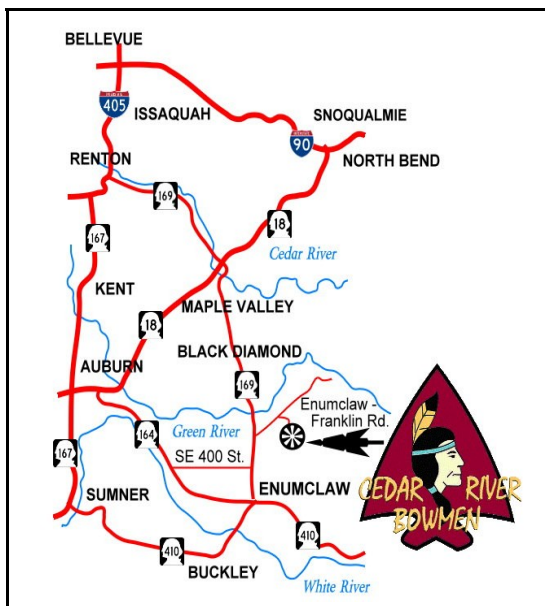

Cedar River Bowmen

NFAA NW Marked 3-D Sectional

Saturday and Sunday August 7th and 8th / 2010

“You do not have to be an NFAA member to participate”

Details:

- Marked yardage 3D, Max target distance 60 yards
- **Pre-registration:** Postmarked by July 21, 2010
- **Late Registration:** \$15.00 late fee applies
- 1 arrow per target, Scored 12-10-8-5
- Shotgun Start 9:00 am both days
- All NFAA rules apply
- Non NFAA shooters may shoot as a guest
- Max arrow speed 300 FPSw/ 3% variance, Speed limit is for NFAA shooters only
- Kitchen will be open for breakfast & lunch
- Free on-site RV, Trailer and Tent camping

Age Divisions:

- Master Senior:.....65 and Older
- Senior:.....55-64
- Adults:.....18-54
- Young Adult:.....15-17
- Youth:.....12-14
- Cub:.....Under 12

Shoot Hours:

Registration: 7:00 am to 8:00 am

Saturday.....9:00 am to 4:00 pm

Sunday.....9:00 am to 3:00 pm

Course closes 3:00 pm Sunday!

Awards Sunday.....3:30 pm

“See registration form on back of flyer”

Directions from North: From Maple Valley go south on SR 169 through Black Diamond to the Enumclaw-Franklin Road. Turn left on the Enumclaw-Franklin Road and go about 1 mile to the CRB gate on right. Go through gate and follow the road 1/4 mile up the small hill and to the right.

Directions From South: From Enumclaw go North on SR 169 to the Enumclaw-Franklin road and turn right. Go about 1 mile to the CRB gate on right. Go through gate and follow the road 1/4 mile up the small hill and to the right.